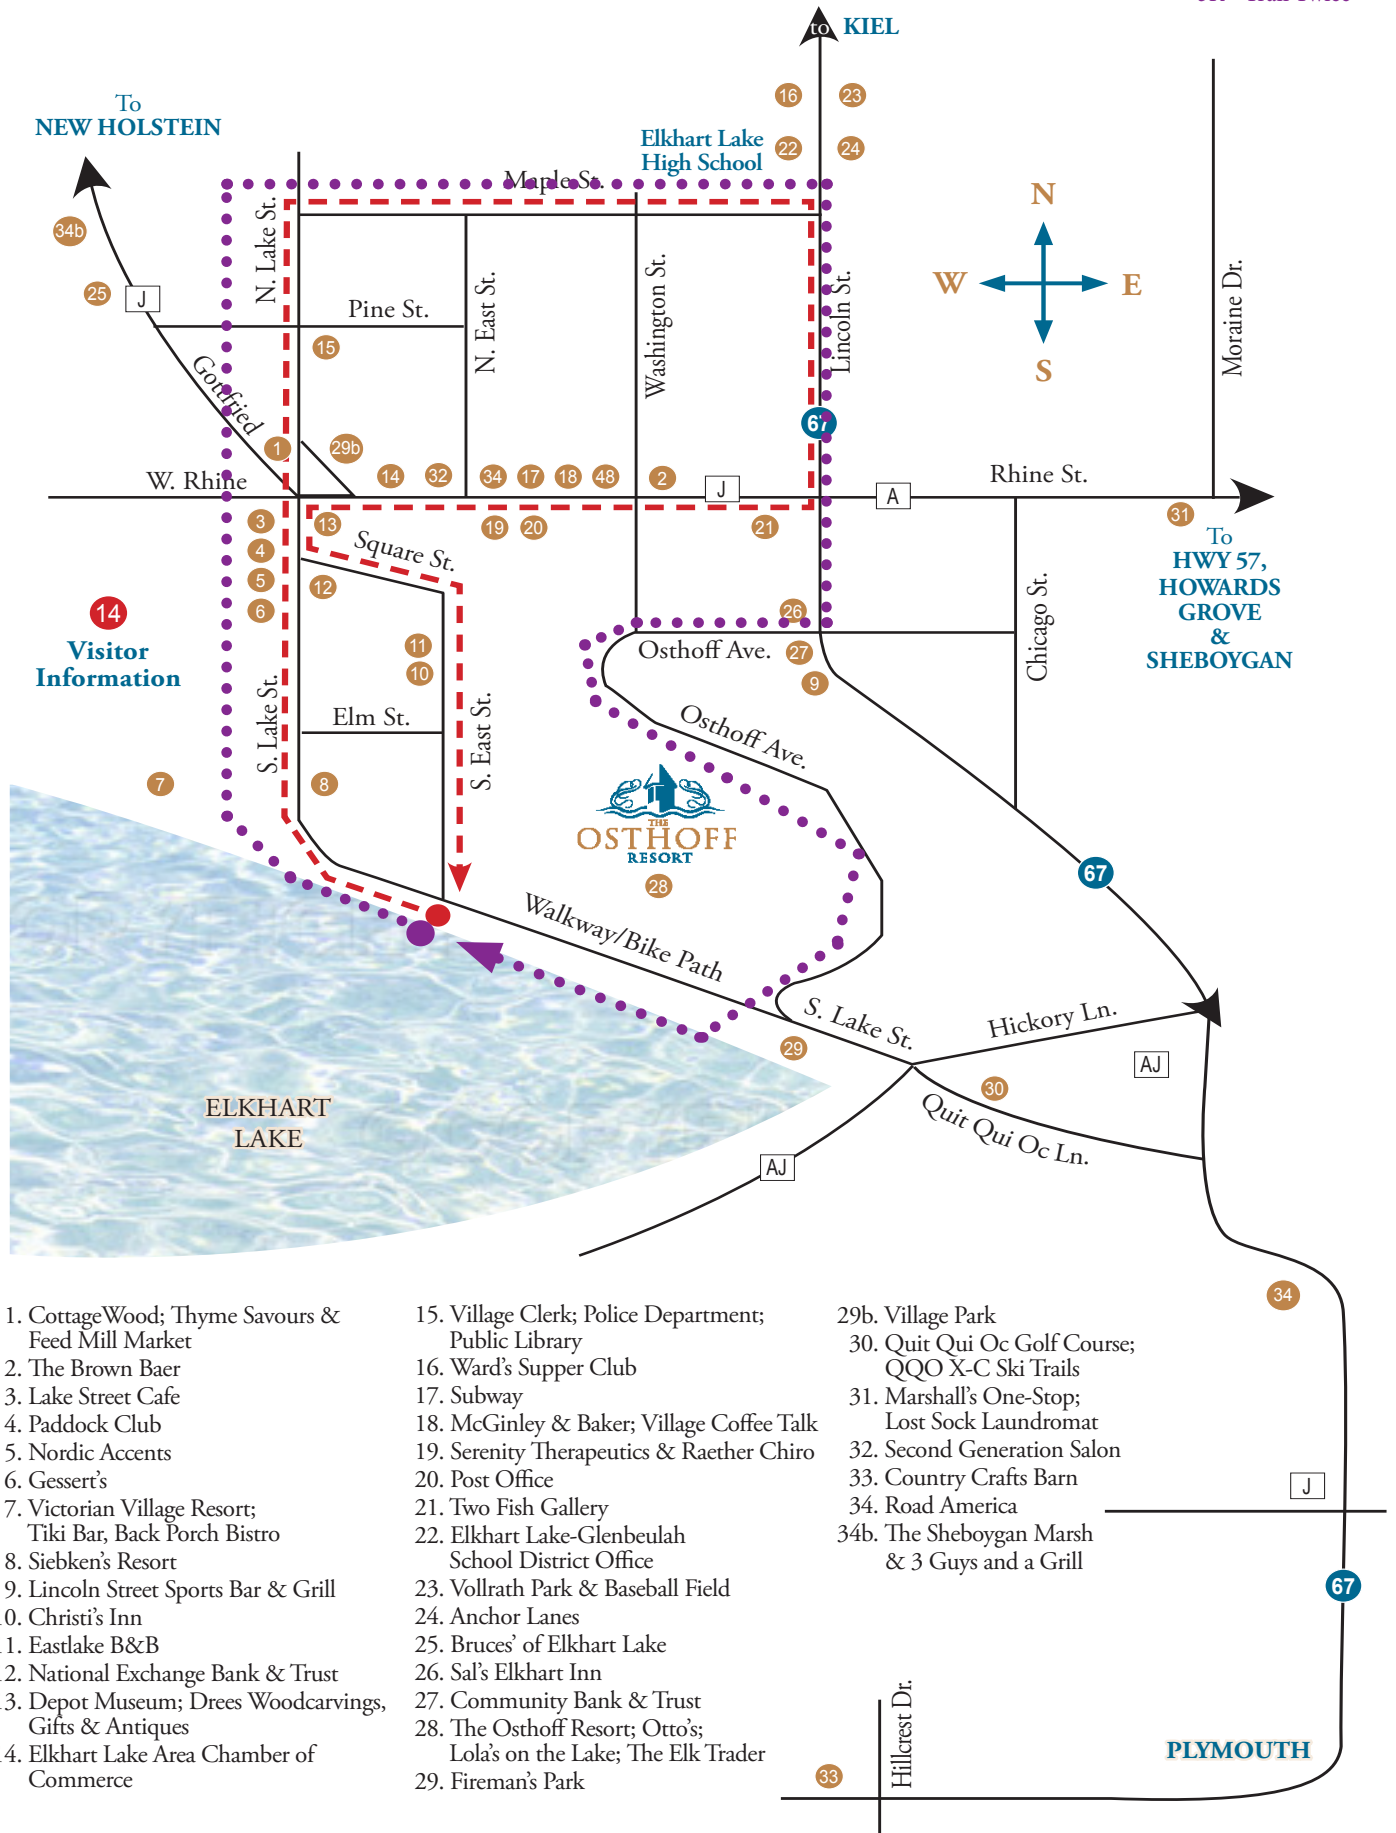

# ELKHART LAKE MAP

--- 2K - Trail Once  
●●●●● 5K - Trail Twice

- 1. CottageWood; Thyme Savours & Feed Mill Market
- 2. The Brown Baer
- 3. Lake Street Cafe
- 4. Paddock Club
- 5. Nordic Accents
- 6. Gessert's
- 7. Victorian Village Resort; Tiki Bar, Back Porch Bistro
- 8. Siebken's Resort
- 9. Lincoln Street Sports Bar & Grill
- 10. Christi's Inn
- 11. Eastlake B&B
- 12. National Exchange Bank & Trust
- 13. Depot Museum; Drees Woodcarvings, Gifts & Antiques
- 14. Elkhart Lake Area Chamber of Commerce

- 15. Village Clerk; Police Department; Public Library
- 16. Ward's Supper Club
- 17. Subway
- 18. McGinley & Baker; Village Coffee Talk
- 19. Serenity Therapeutics & Raether Chiro
- 20. Post Office
- 21. Two Fish Gallery
- 22. Elkhart Lake-Glenbeulah School District Office
- 23. Vollrath Park & Baseball Field
- 24. Anchor Lanes
- 25. Bruce's of Elkhart Lake
- 26. Sal's Elkhart Inn
- 27. Community Bank & Trust
- 28. The Osthoff Resort; Otto's; Lola's on the Lake; The Elk Trader
- 29. Fireman's Park

- 29b. Village Park
- 30. Quit Qui Oc Golf Course; QOO X-C Ski Trails
- 31. Marshall's One-Stop; Lost Sock Laundromat
- 32. Second Generation Salon
- 33. Country Crafts Barn
- 34. Road America
- 34b. The Sheboygan Marsh & 3 Guys and a Grill

PLYMOUTH