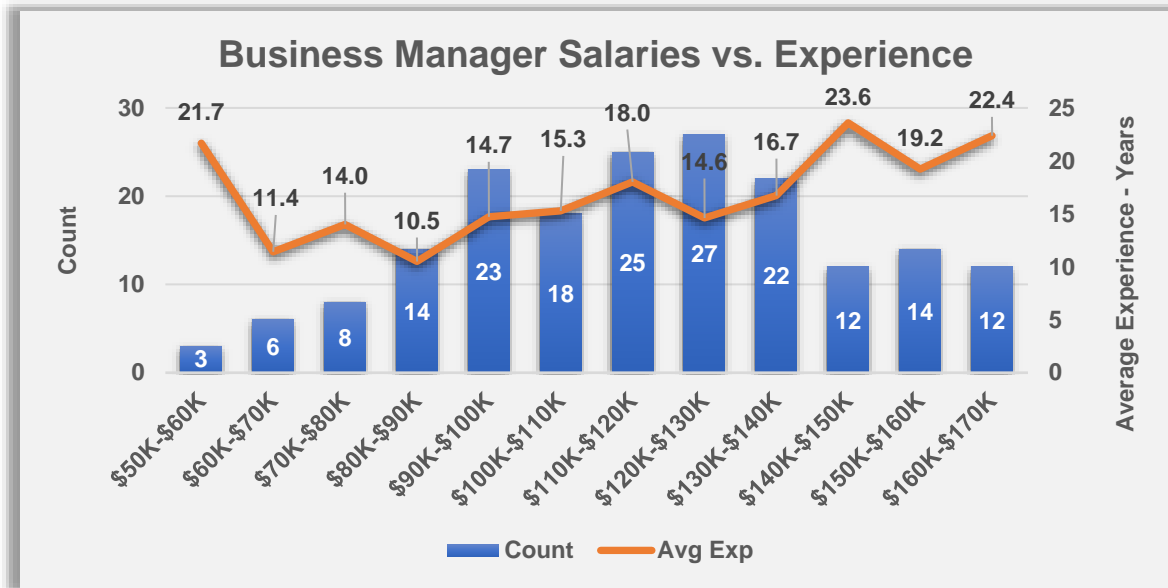

2020-21 Salary Breakdown of School Business Officials