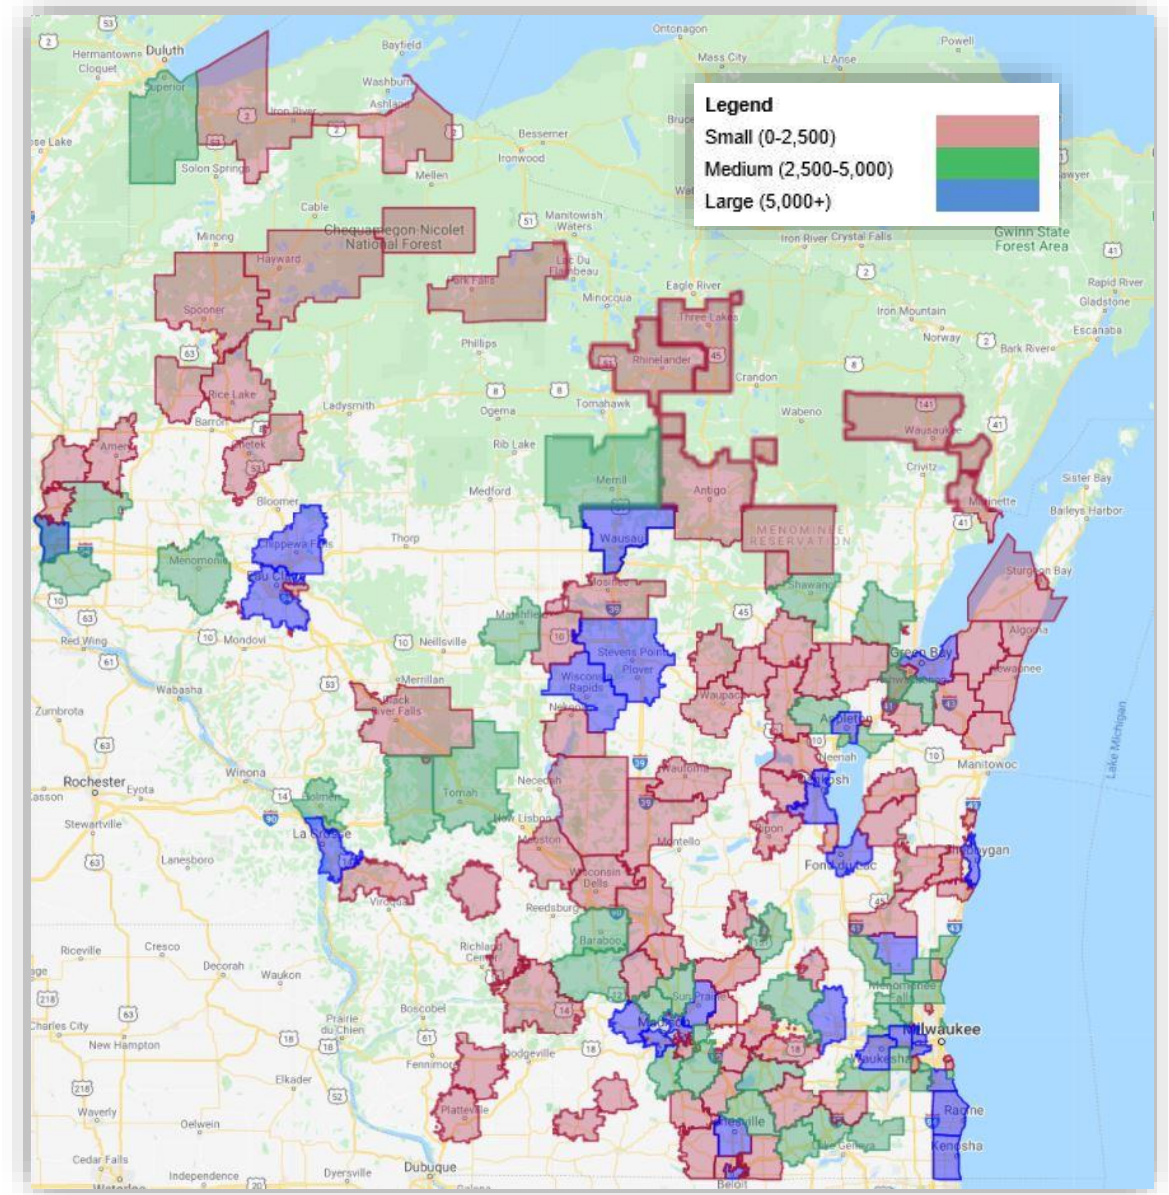

# Wisconsin Business Officials 2020-21 Salary Analysis & Insights

# 2020-21 School Districts with a School Business Official (08 License)