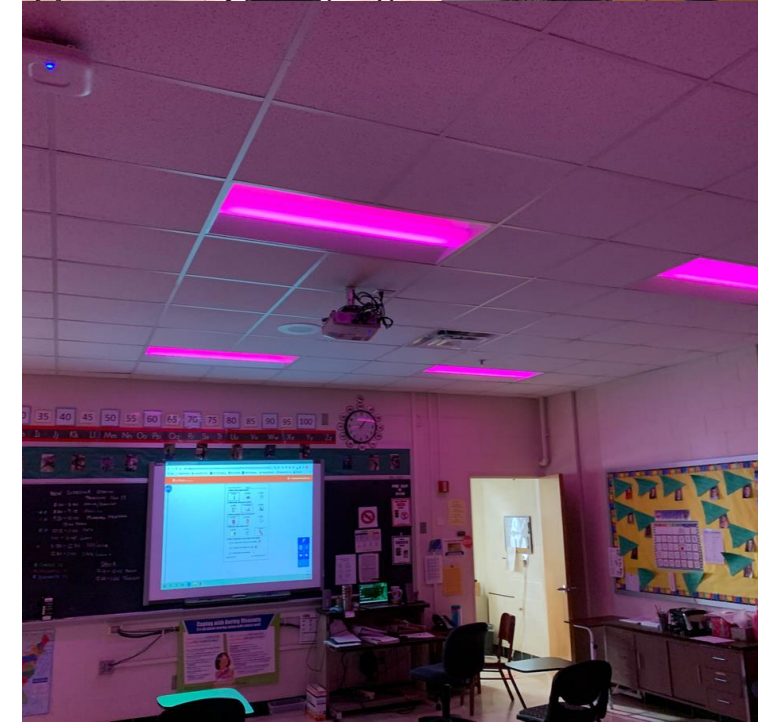

Mental Health

Autism Spectrum Disorder

The ability for teachers to adapt & adjust the color & light levels on demand make the learning environment more enjoyable and productive for special needs students.

LED saves the school district energy costs & the lights do not flicker in classrooms occupied by special-needs children

Retrofit Lighting & Design
Benefits Beyond Savings | LED Lighting in Schools