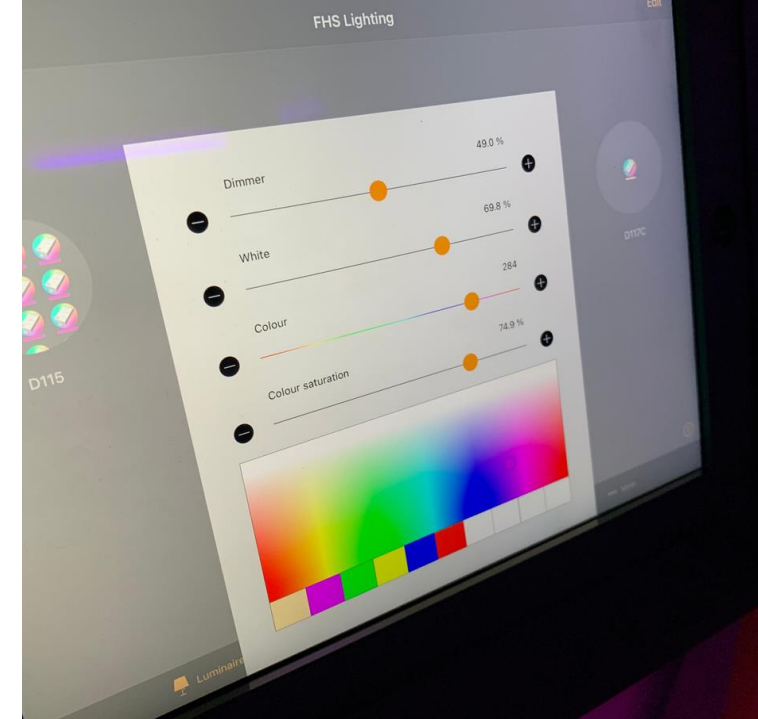

Mental Health

Autism Spectrum Disorder

The ability for teachers to adapt & adjust the color & light levels on demand make the learning environment more enjoyable and productive for special needs students.

LED saves the school district energy costs & the lights do not flicker in classrooms occupied by special-needs children

Retrofit Lighting & Design
Benefits Beyond Savings | LED Lighting in Schools