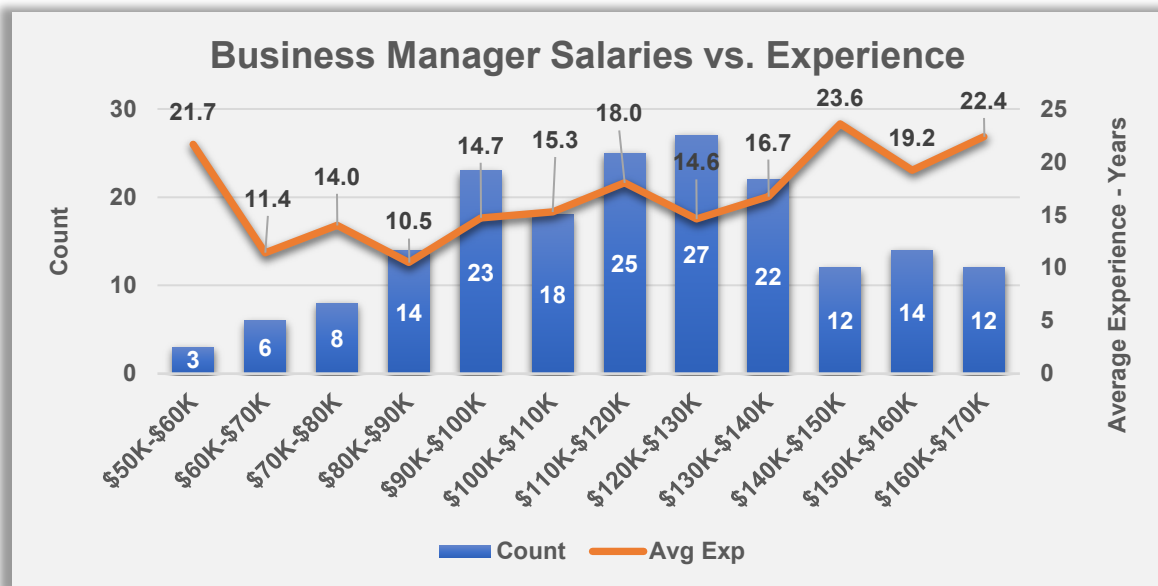

Wisconsin Business Officials 2020-21 Salary Analysis & Insights

2020-21 School Districts with a School Business Official (08 License)

2020-21 Salary Breakdown of School Business Officials

2020-21 Gender Breakdown of School Business Officials

Number and Percentage by Gender

■ Male ■ Female

Average Salary by Gender

Average Experience by Gender

Degree by Gender

2020-21 Geographic Analysis of School Business Officials

2016-2021 Historical Analysis of School Business Officials