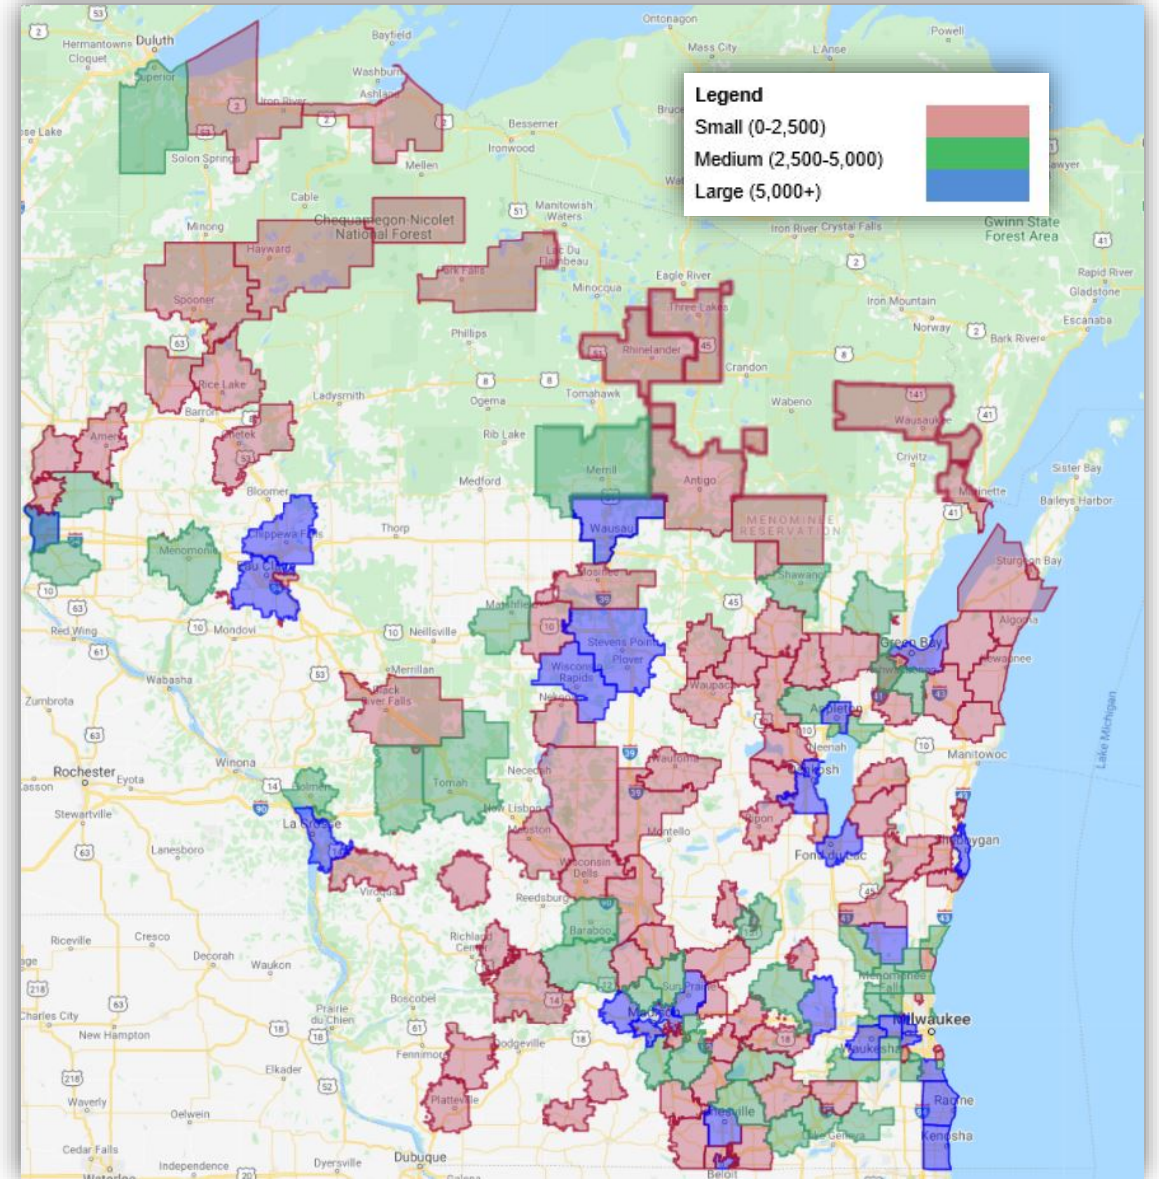

Wisconsin Business Officials 2020-21 Salary Analysis & Insights

2020-21 School Districts with a School Business Official (08 License)

2020-21 Salary Breakdown of School Business Officials

2020-21 Gender Breakdown of School Business Officials

Number and Percentage by Gender

■ Male ■ Female

Average Salary by Gender

Average Experience by Gender

Degree by Gender

2020-21 Geographic Analysis of School Business Officials

2016-2021 Historical Analysis of School Business Officials