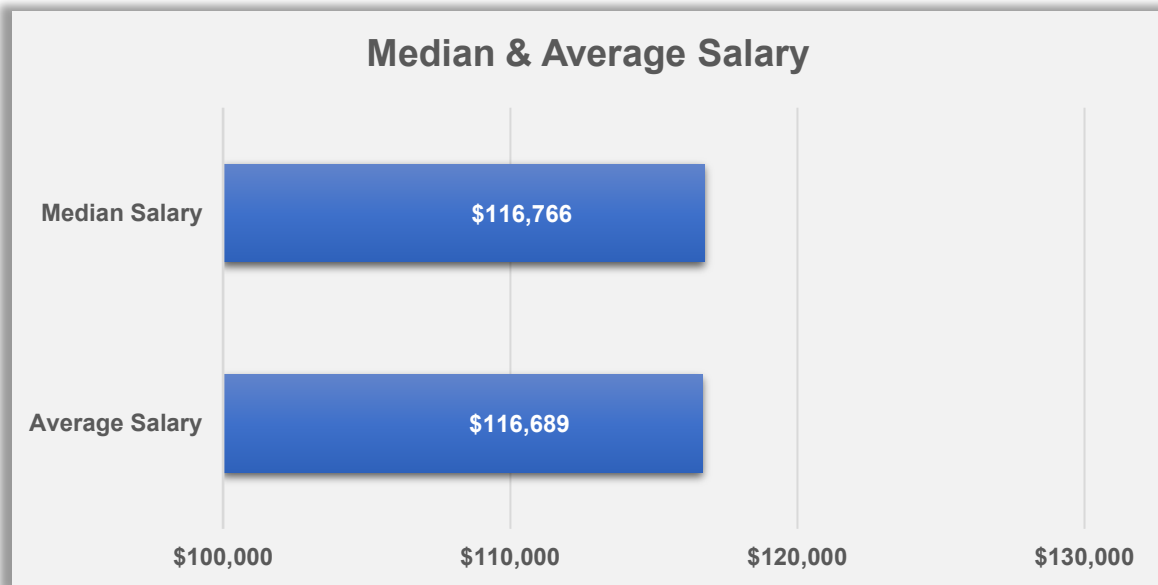

Wisconsin Business Officials 2020-21 Salary Analysis & Insights

2020-21 School Districts with a School Business Official (08 License)

2020-21 Salary Breakdown of School Business Officials

2020-21 Gender Breakdown of School Business Officials

Number and Percentage by Gender

■ Male ■ Female

Average Salary by Gender

Average Experience by Gender

Degree by Gender

2020-21 Geographic Analysis of School Business Officials

2016-2021 Historical Analysis of School Business Officials