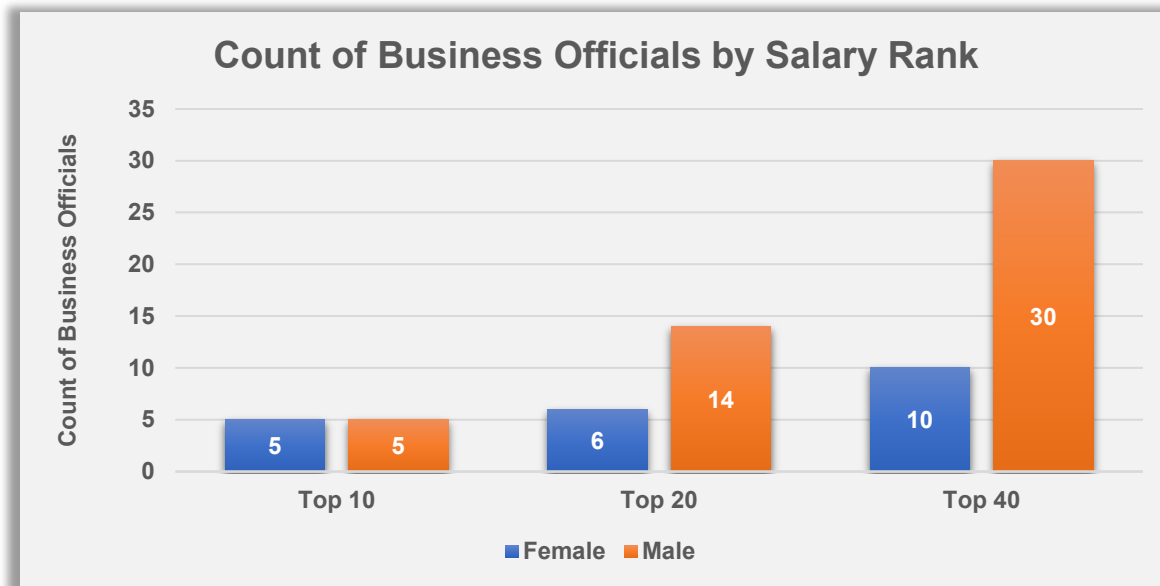

Wisconsin Business Officials 2020-21 Salary Analysis & Insights

2020-21 School Districts with a School Business Official (08 License)

2020-21 Salary Breakdown of School Business Officials

2020-21 Gender Breakdown of School Business Officials

Number and Percentage by Gender

■ Male ■ Female

Average Salary by Gender

Average Experience by Gender

Degree by Gender

2020-21 Geographic Analysis of School Business Officials

2016-2021 Historical Analysis of School Business Officials