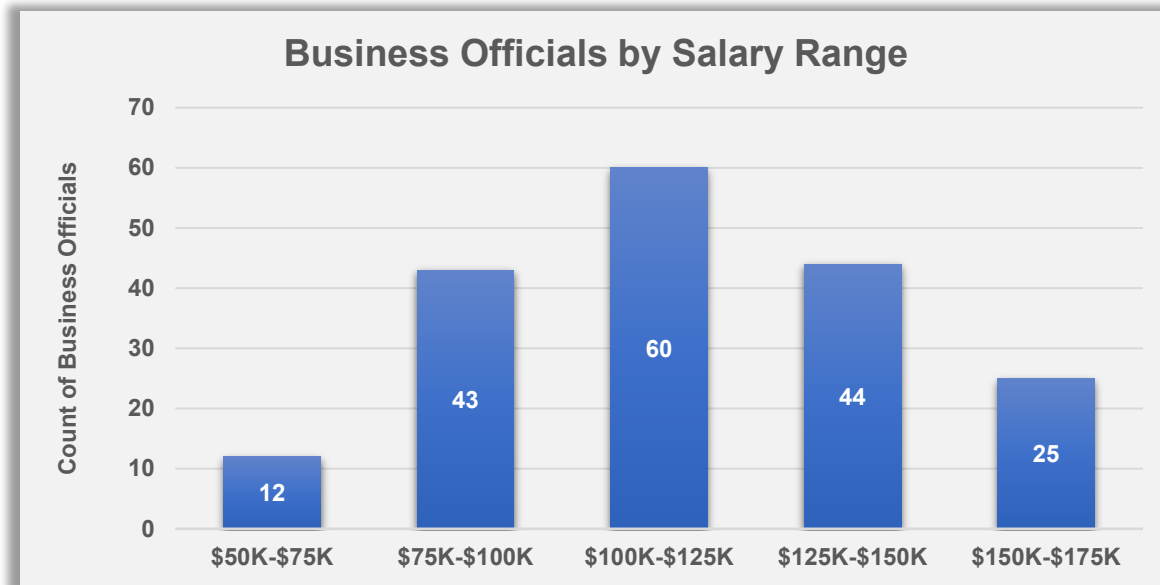

Wisconsin Business Officials 2020-21 Salary Analysis & Insights

2020-21 School Districts with a School Business Official (08 License)

2020-21 Salary Breakdown of School Business Officials

2020-21 Gender Breakdown of School Business Officials

Number and Percentage by Gender

■ Male ■ Female

Average Salary by Gender

Average Experience by Gender

Degree by Gender

2020-21 Geographic Analysis of School Business Officials

2016-2021 Historical Analysis of School Business Officials